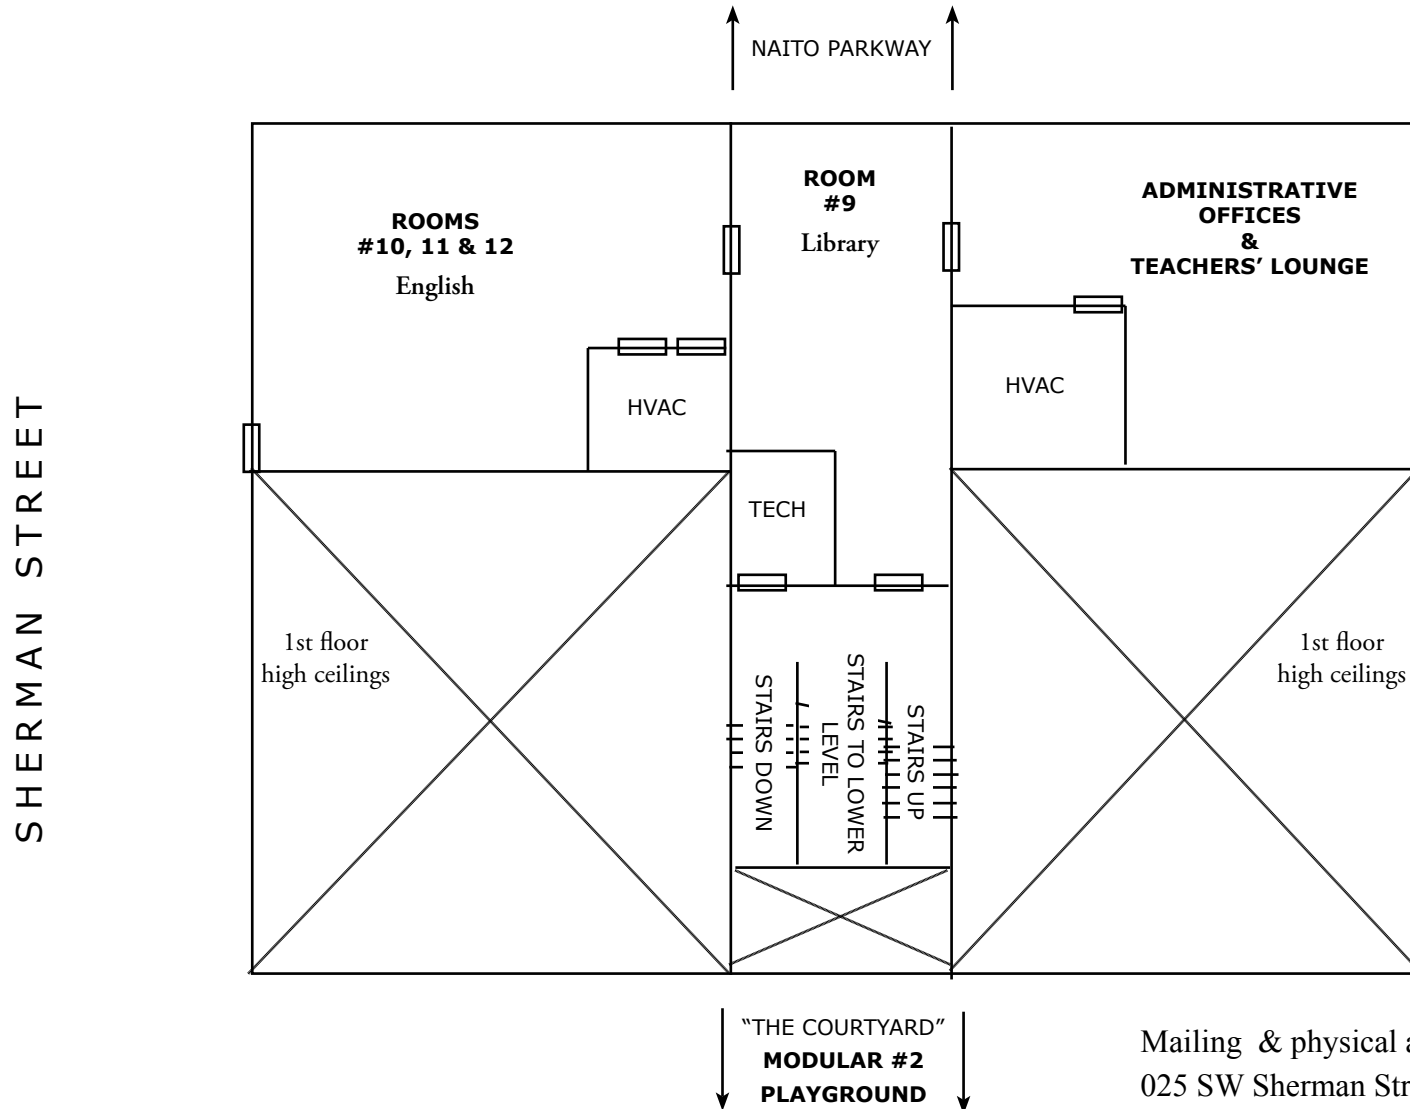

The International School

Classroom layout: Main Building - bottom floor

The International School

Classroom layout: Main Building - "Mezzanine" (middle floor)

The International School

Classroom layout: Main Building - top floor

SHERMAN STREET

"THE COURTYARD"
MODULAR #2
PLAYGROUND

Mailing & physical address:
025 SW Sherman Street, Portland, OR 97201

The International School

Classroom layout: Stearns Hall

Mailing address:

025 SW Sherman Street, Portland, OR 97201