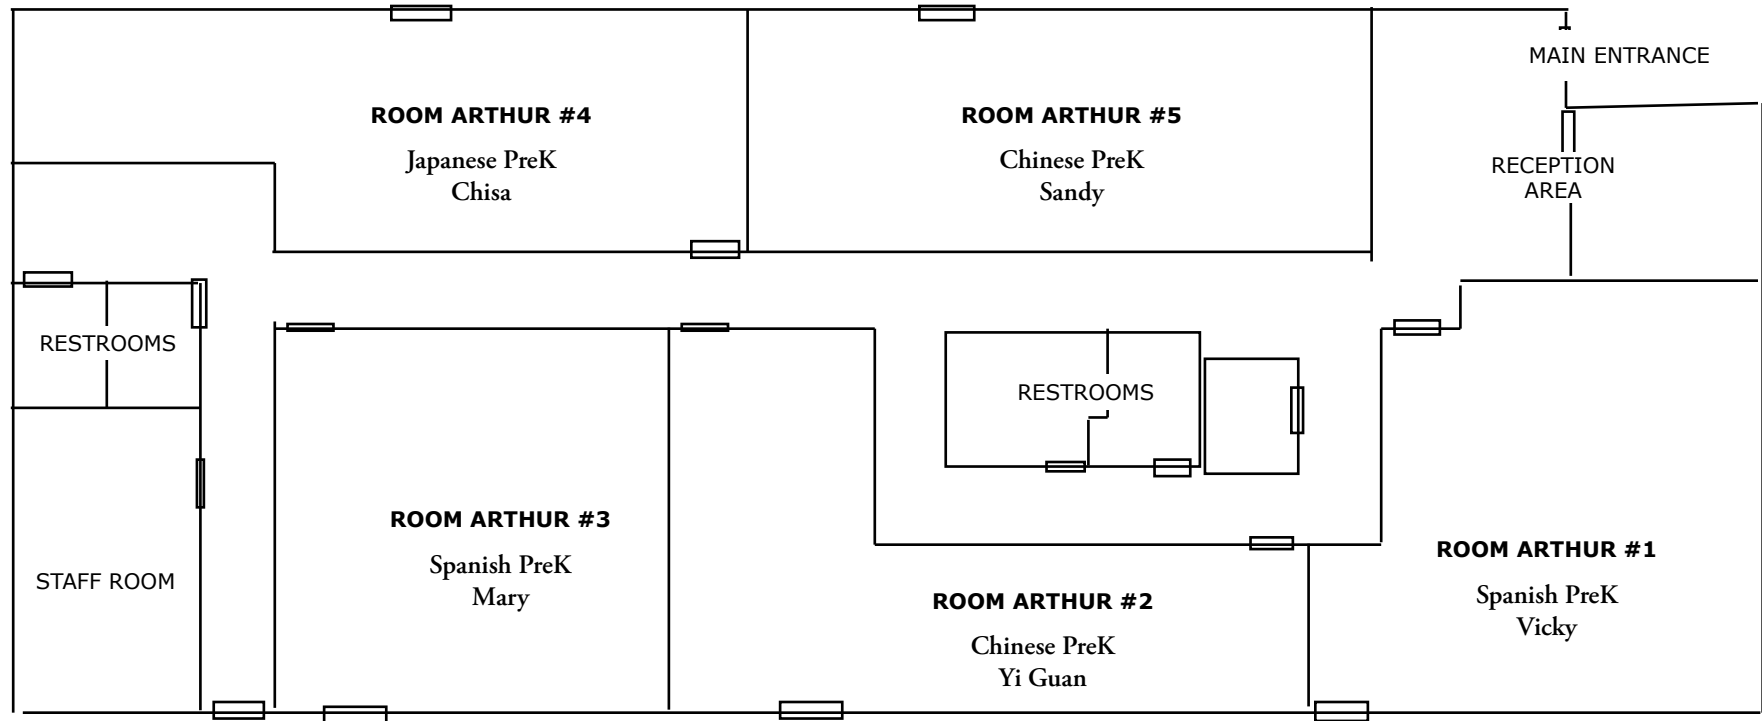

The International School

Classroom layout: Arthur Street Campus

ARTHUR STREET

Mailing address:

025 SW Sherman Street, Portland, OR 97201

Physical address:

0122 SW Arthur Street, Portland, OR 97201