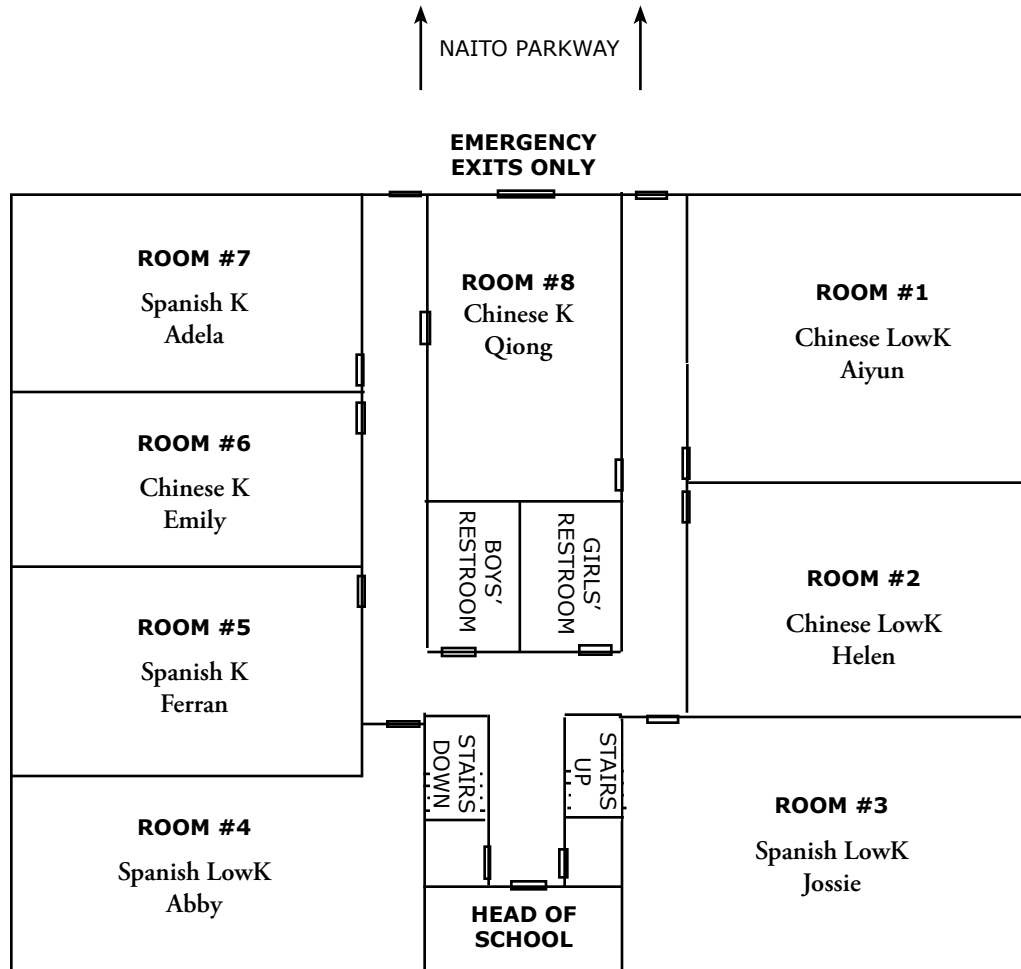

The International School

Classroom layout: Main Building - bottom floor

The International School

Classroom layout: Main Building - "Mezzanine" (middle floor)

The International School

Classroom layout: Main Building - top floor

SHERMAN STREET

"THE COURTYARD"
MODULAR #2
PLAYGROUND

Mailing & physical address:
025 SW Sherman Street, Portland, OR 97201

The International School

Classroom layout: Stearns Hall

Mailing address:

025 SW Sherman Street, Portland, OR 97201