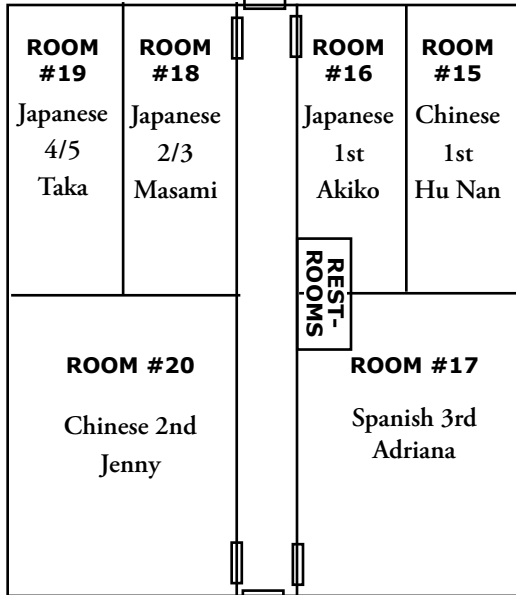

The International School

Classroom layout: Modulars 2 & 3

SHERMAN STREET
TURNAROUND

↑ NAITO PARKWAY
TIS GARDEN ↑

MODULAR #3
MAIN ENTRANCE

↓ STEARNS HALL
WATER AVENUE ↓

↑ NAITO PARKWAY
MAIN BUILDING
"THE COURTYARD" ↑

MODULAR #2
ENTRANCES