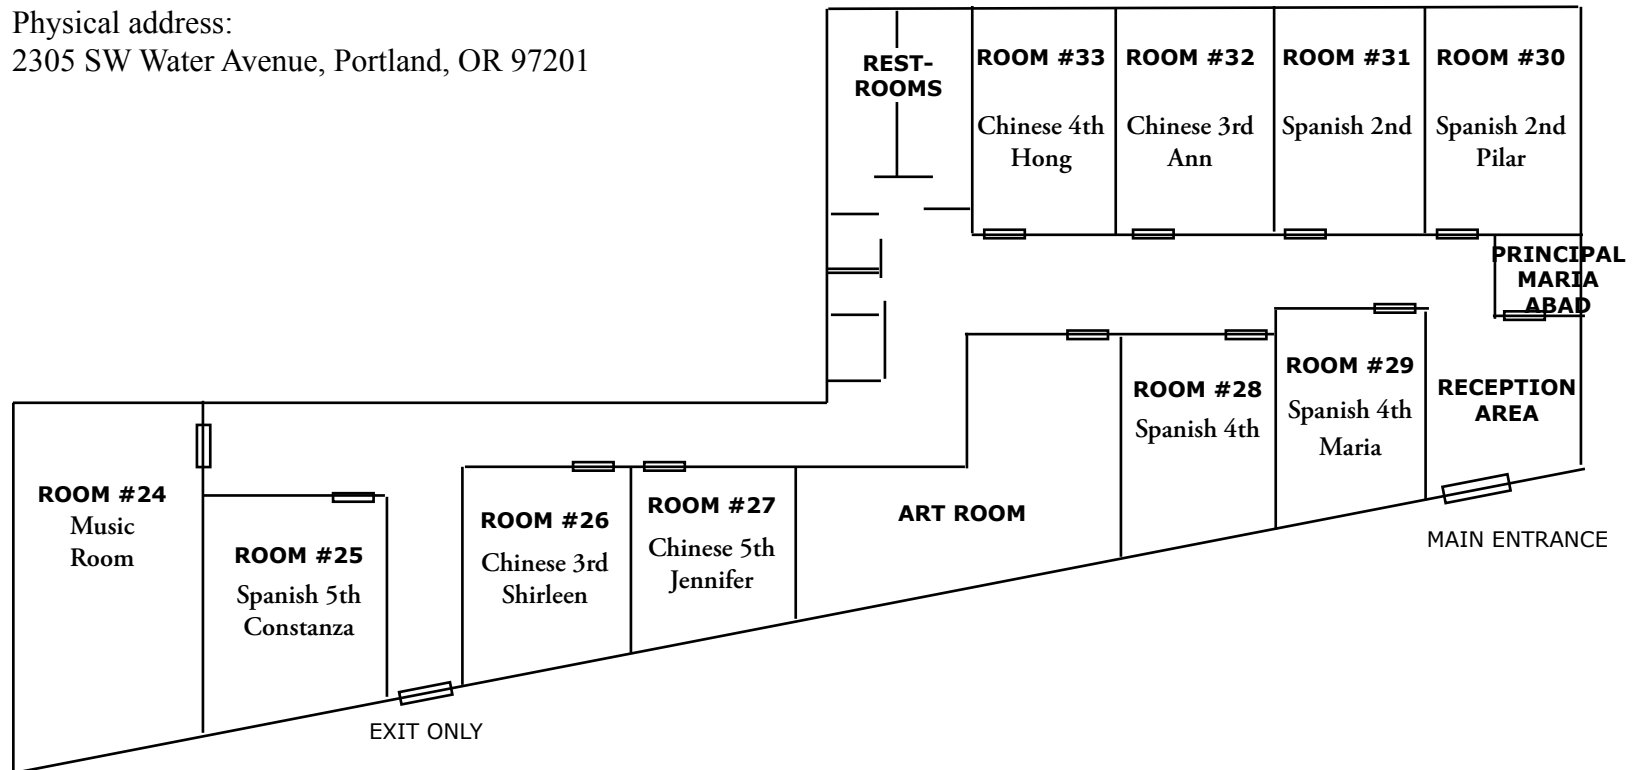

The International School

Classroom layout: Main Building - bottom floor

The International School

Classroom layout: Main Building - "Mezzanine" (middle floor)

The International School

Classroom layout: Main Building - top floor

SHERMAN STREET

"THE COURTYARD"
MODULAR #2
PLAYGROUND

Mailing & physical address:
025 SW Sherman Street, Portland, OR 97201

The International School

Classroom layout: Stearns Hall

Mailing address:

025 SW Sherman Street, Portland, OR 97201

Physical address:

2305 SW Water Avenue, Portland, OR 97201

↑ NAITO PARKWAY
TIS GARDEN
MODULAR #3 ↑

CARUTHERS STREET

SHERMAN STREET

WATER AVENUE

The International School

Classroom layout: Modulars 2 & 3